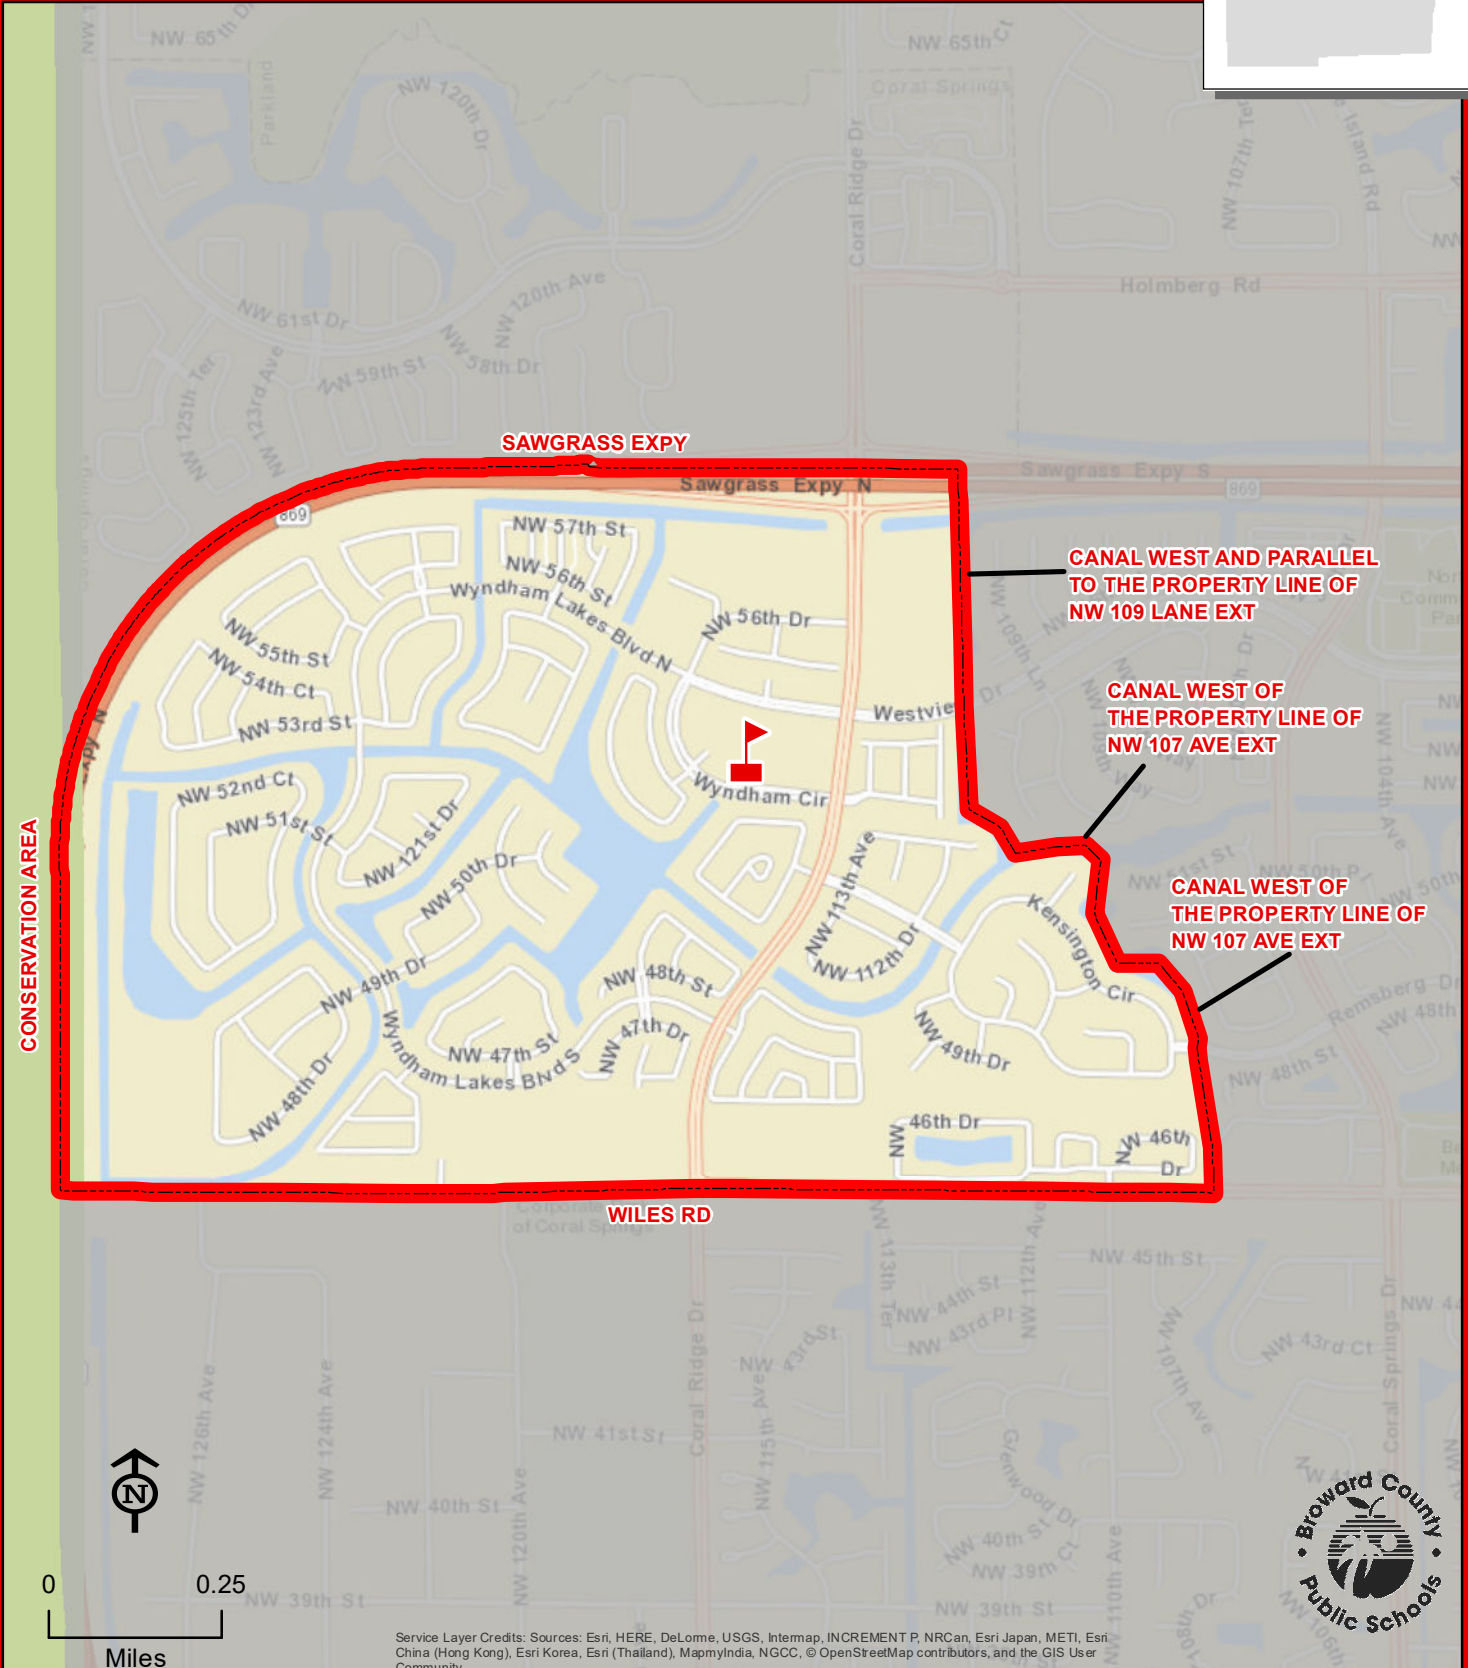

EAGLE RIDGE ELEMENTARY SCHOOL

11500 WESTVIEW DRIVE
CORAL SPRINGS, FLORIDA 33076
754-322-6300

EAGLE RIDGE

THIS MAP IS FOR CONCEPTUAL PURPOSES ONLY AND SHOULD NOT BE USED FOR LEGAL BOUNDARY DETERMINATIONS